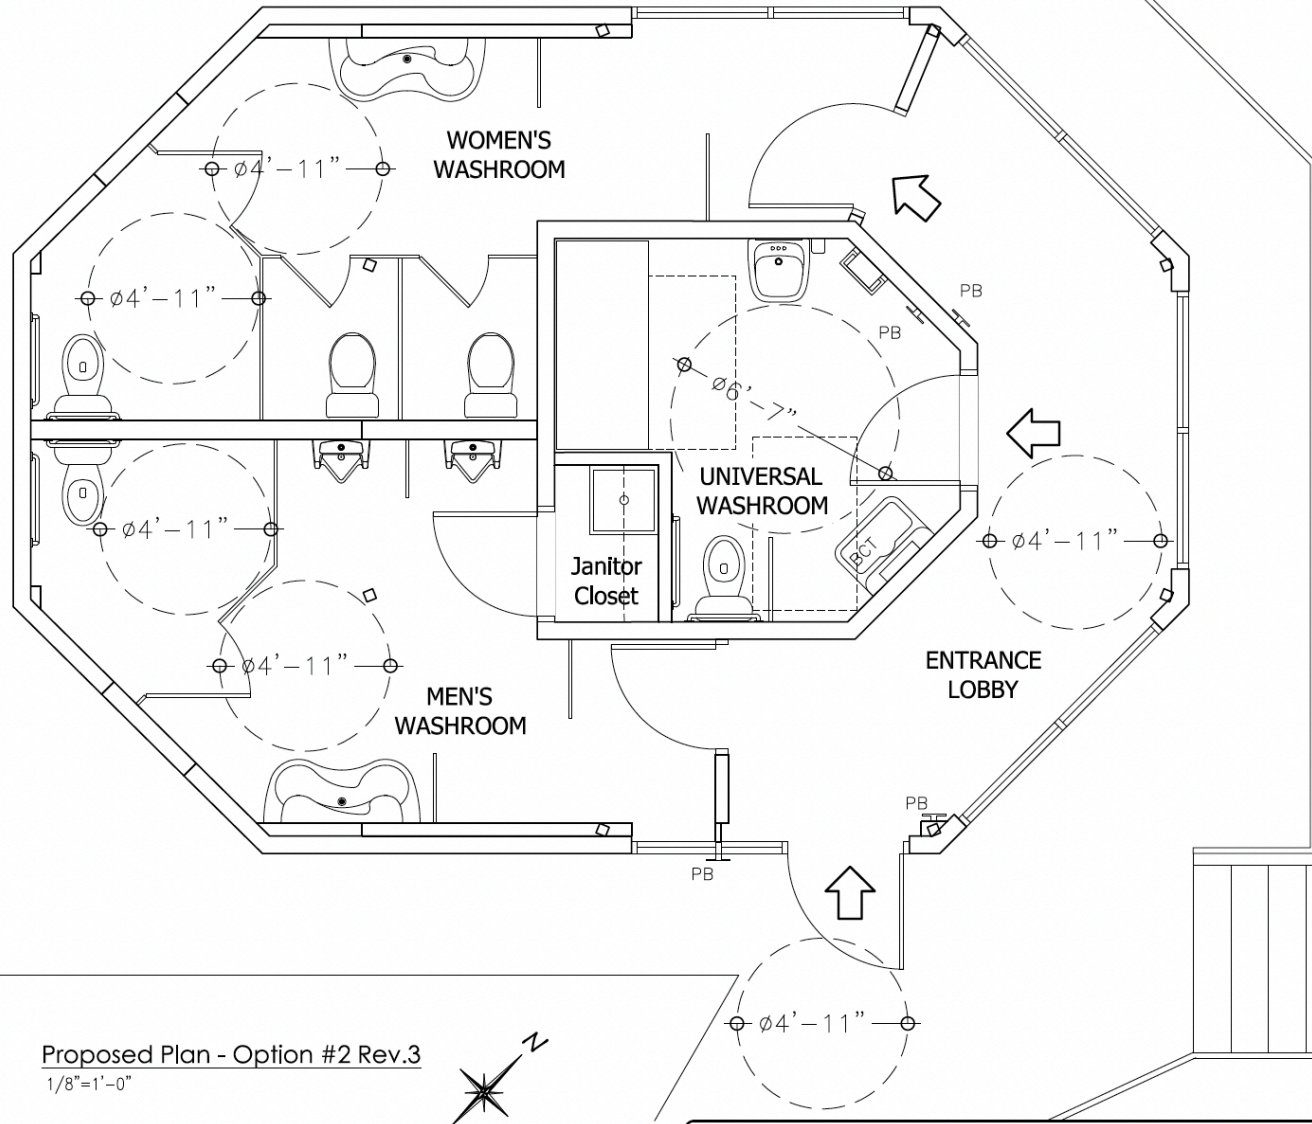

TOURISM GRANTS

- ~$295,000 Boathouse Public Washroom Expansion grant
- $40,000+ Al Fresco cost recovery grant
- Awarded $197,500 for 2021 Lights On Stratford from provincial Reconnect grant
- Awarded 2 summer (and fall/winter) student grants
- Awaiting status on multiple tourism-related 2021 grants totaling over $1m

Proposed Plan - Option #2 Rev.3
1/8"=1'-0"

	DRAWING
	PROJECT
	Boathouse FOR